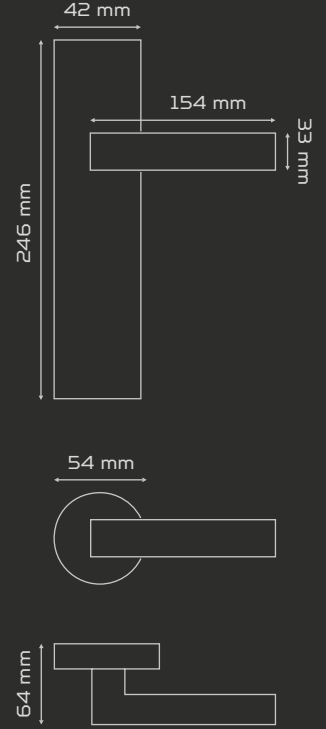

Zamak
zinc

MATERIAL

Satine Bronz
satin bronze