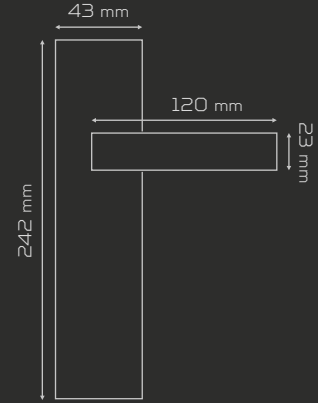

NOBEL

702

ALANSİS

Zamak
zinc

MATERIAL

Nikel İnoks
nickel inox