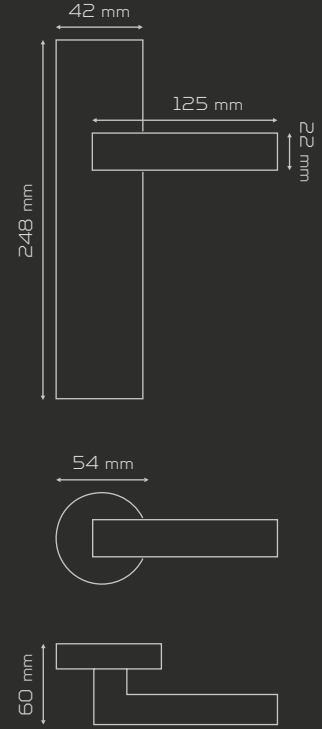

Albrifin İnoks
albrifin inox

	AĞIRLIK weight gr	KUTU pcs-box	KOLİ pcs-carton
AYNALI with plate	820	1	20
DAİRE ROZETLİ round rosette	910	1	20
KARE ROZETLİ square rosette	910	1	20

Fiyat
Price

ODA
Interior

YALE
Exterior

WC

AYNALI
With Plate

DAİRE ROZETLİ
Round Rosette

KARE ROZETLİ
Square Rosette

FIYAT LİSTESİ
PRICE LIST