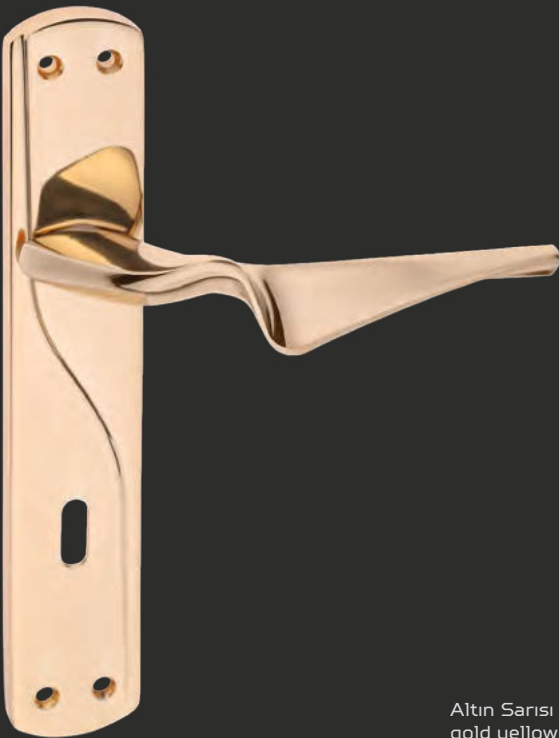

WC

YALE /exterior

Zamak
zinc

MATERIAL

 Satine Antik Sarı
satin ancient yellow

 Füme
black nickel

 Satine Antik Bakır
satin ancient copper

 Krom
chrome