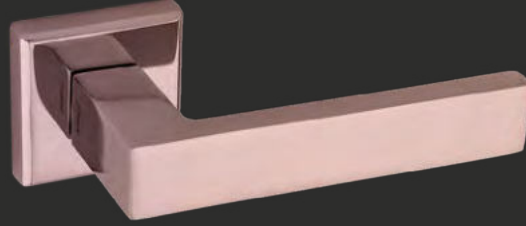

Bronz
bronze

	AĞIRLIK weight gr	KUTU pcs-box	KOLİ pcs-carton
AYNALI with plate	710	1	20
DAİRE ROZETLİ round rosette	692	1	20
KARE ROZETLİ square rosette	692	1	20

Fiyat
Price

ODA Interior	YALE Exterior	WC

AYNALI
With Plate

DAİRE ROZETLİ
Round Rosette

KARE ROZETLİ
Square Rosette

FIYAT LİSTESİ
PRICE LIST