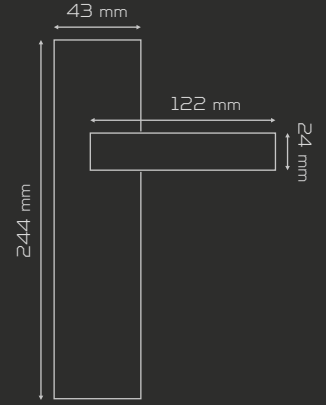

Albrifin ALBOKA
albrifin albrifin

	AĞIRLIK weight gr	KUTU pcs-box	KOLİ pcs-carton
AYNALI with plate	884	1	20
DAİRE ROZETLİ round rosette	958	1	20
KARE ROZETLİ square rosette	958	1	20

Fiyat
Price

ODA
Interior

YALE
Exterior

WC

AYNALI
With Plate

DAİRE ROZETLİ
Round Rosette

KARE ROZETLİ
Square Rosette

FIYAT LİSTESİ
PRICE LIST