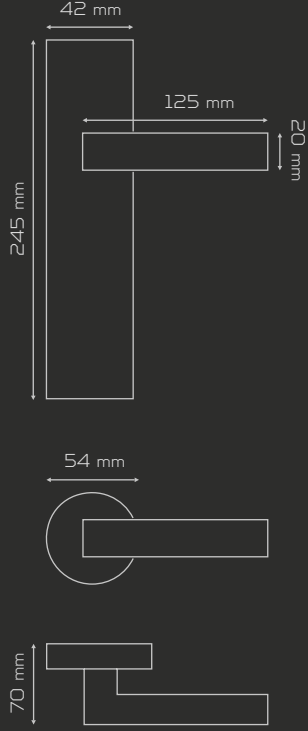

MİLANO

242

MATERIAL

Zamak
zinc

Krom
chrome