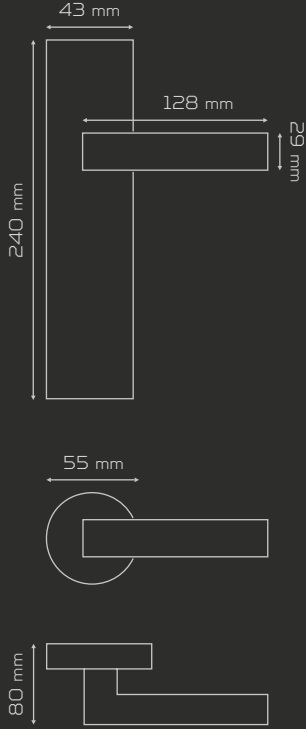

MASSIMO

1105

MATERIAL Alüminyum
aluminium

Satine Antik Bakır
satin ancient copper

İnoks
inox

Albrifin
albrifin

Nikel İnoks
nickel satin

	AĞIRLIK weight gr	KUTU pcs-box	KOLİ pcs-carton
AYNALI with plate	655	2	40
DAİRE ROZETLİ round rosette	485	2	60
KARE ROZETLİ square rosette	540	2	60