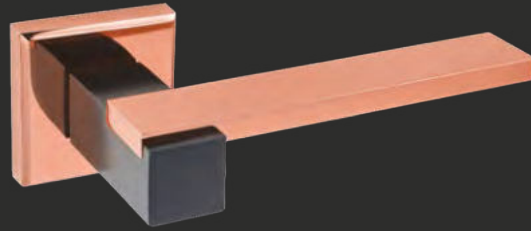

Bakır Mat Siyah
copper matte black

	AĞIRLIK weight gr	KUTU pcs-box	KOLİ pcs-carton
AYNALI with plate	840	1	20
KARE ROZETLİ square rosette	955	1	20

Fiyat
Price

ODA Interior	YALE Exterior	WC

AYNALI
With Plate

KARE ROZETLİ
Square Rosette

FIYAT LİSTESİ
PRICE LIST