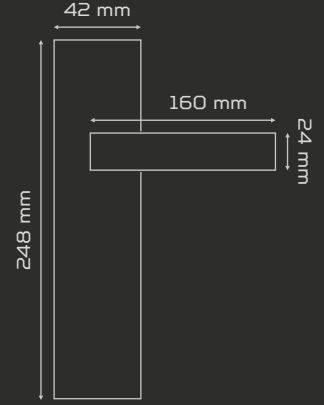

Altın Sarısı
gold yellow

	AĞIRLIK weight gr	KUTU pcs-box	KOLİ pcs-carton
AYNALI with plate	866	1	20
DAİRE ROZETLİ round rosette	864	1	20
KARE ROZETLİ square rosette	864	1	20

Fiyat
Price

ODA
Interior

YALE
Exterior

WC

AYNALI
With Plate

DAİRE ROZETLİ
Round Rosette

KARE ROZETLİ
Square Rosette

FİYAT LİSTESİ
PRICE LIST