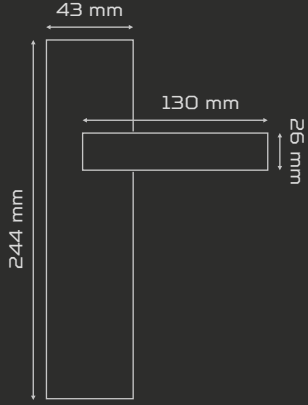

Z 2002

MATERIAL

Zamak
zinc

Altın Sarısı - Mat Siyah
gold yellow - matte black