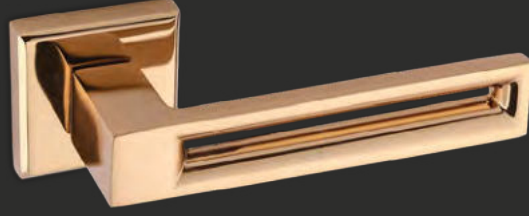

WC

YALE /exterior

ANTALYA

1047

Zamak
zinc

MATERIAL

Albrifin
albrifin

Krom
chrome