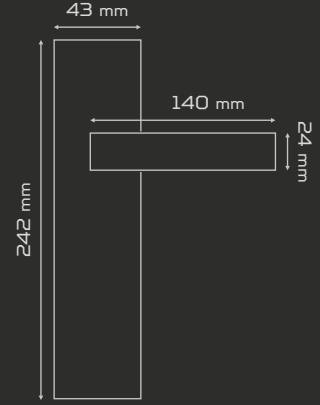

Altın Sarısı
gold yellow

	AĞIRLIK weight gr	KUTU pcs-box	KOLİ pcs-carton
AYNALI with plate	1008	1	20
DAİRE ROZETLİ round rosette	990	1	20
KARE ROZETLİ square rosette	990	1	20

Fiyat
Price

ODA
Interior

YALE
Exterior

WC

AYNALI
With Plate

DAİRE ROZETLİ
Round Rosette

KARE ROZETLİ
Square Rosette

FİYAT LİSTESİ
PRICE LIST