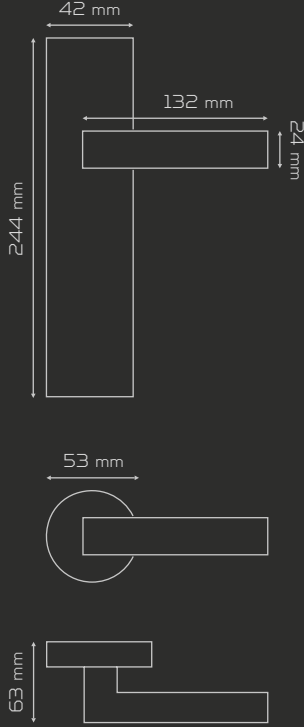

BATMAN

KK147

MATERIAL

Zamak
zinc

Satine Antik Sarı
satin ancient yellow