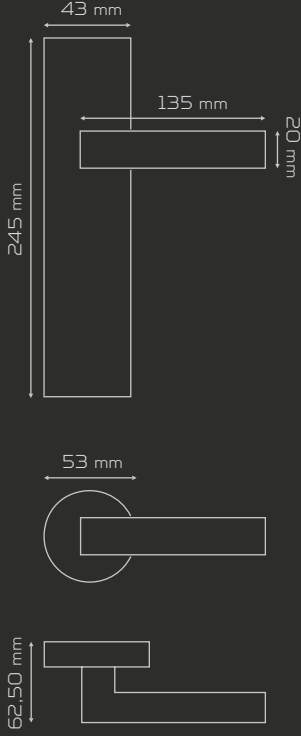

DAİRE ROZETLİ
Round Rosette

KARE ROZETLİ
Square Rosette

FIYAT LİSTESİ
PRICE LIST

IĞDIR

KK380

MATERIAL Zamak & Alüminyum
zinc & aluminium

Albirfin
albrifin

Satine Antik Bakır
satin ancient copper