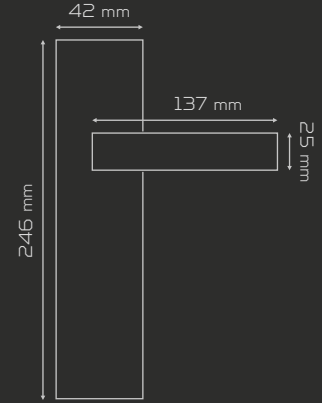

Satine Antik Sarı
satin ancient yellow

	AĞIRLIK weight gr	KUTU pcs-box	KOLİ pcs-carton
AYNALI with plate	626	1	20
DAİRE ROZETLİ round rosette	432	1	20

Fiyat
Price

ODA
Interior

YALE
Exterior

WC

AYNALI
With Plate

DAİRE ROZETLİ
Round Rosette

KARE ROZETLİ
Square Rosette

FIYAT LİSTESİ
PRICE LIST