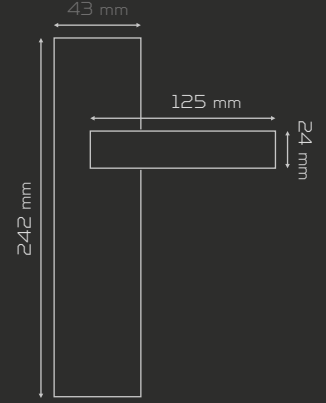

Nikel İnoks
albrifin inox

	AĞIRLIK weight gr	KUTU pcs-box	KOLİ pcs-carton
AYNALI with plate	820	1	20
DAİRE ROZETLİ round rosette	912	1	20
KARE ROZETLİ square rosette	912	1	20

Fiyat
Price

ODA
Interior

YALE
Exterior

WC

AYNALI
With Plate

DAİRE ROZETLİ
Round Rosette

KARE ROZETLİ
Square Rosette

FIYAT LİSTESİ
PRICE LIST