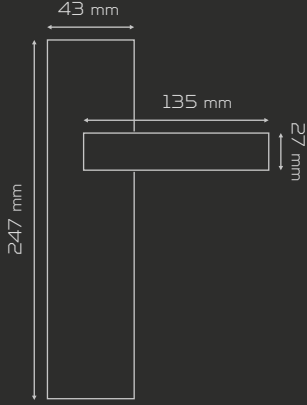

HAKKARI

KK368

MATERIAL Zamak & Alüminyum
zinc & aluminium

Altın Sarısı Matsiyah
gold yellow matte black