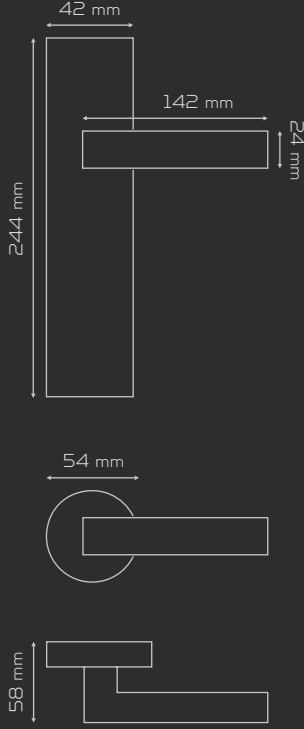

ÇORUM

KK138

MATERIAL Zamak & Alüminyum
zinc & aluminium

Satine Antik Sarı
satin ancient yellow