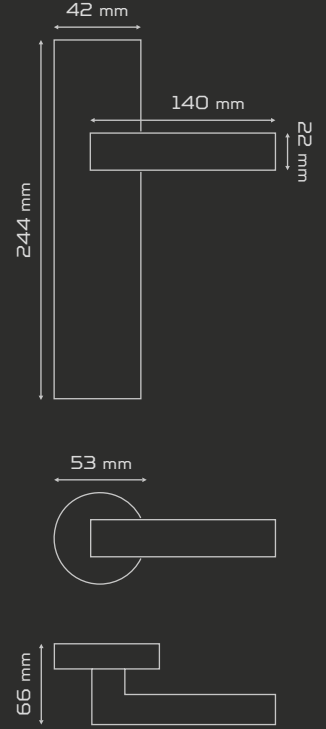

İnox
inox

	AĞIRLIK weight gr	KUTU pcs-box	KOLİ pcs-carton
AYNALI with plate	1082	1	20
DAİRE ROZETLİ round rosette	1064	1	20
KARE ROZETLİ square rosette	1064	1	20

Fiyat
Price

ODA
Interior

YALE
Exterior

WC

AYNALI
With Plate

DAİRE ROZETLİ
Round Rosette

KARE ROZETLİ
Square Rosette

FİYAT LİSTESİ
PRICE LIST