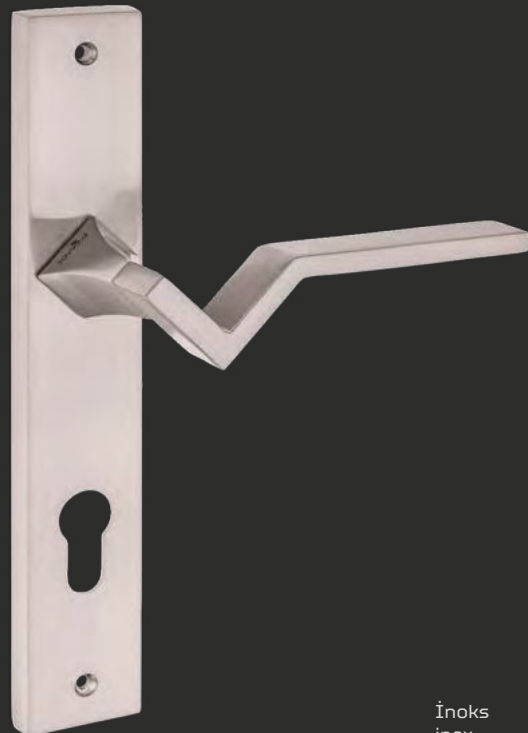

Fiyat
Price

AYNALI
With Plate

KARE ROZETLİ
Square Rosette

FIYAT LİSTESİ
PRICE LIST

İnox
inox

ODA / interior

YALE / exterior

WC