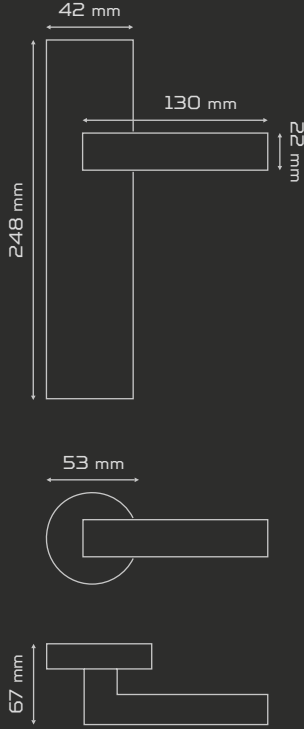

Z 2014

MATERIAL Zamak
zinc

İnoks
inox