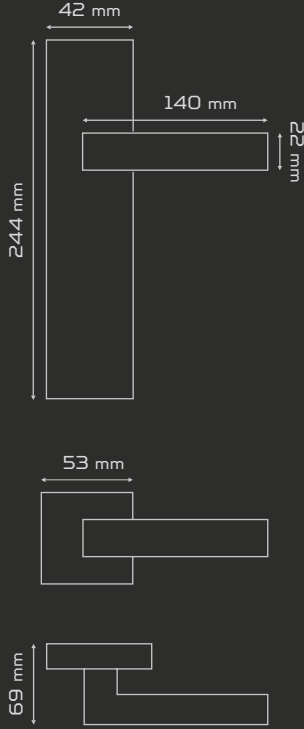

Z 2007

MATERIAL Zamak zinc

Füme
black nickel