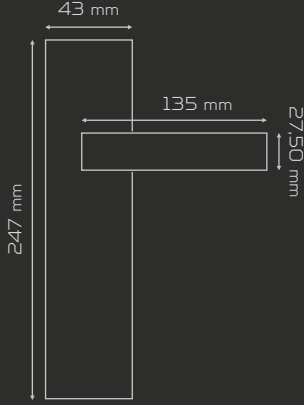

GİRESUN

KK366

MATERIAL Zamak & Alüminyum
zinc & aluminium

Bronz Mat Siyah
bronze matte black