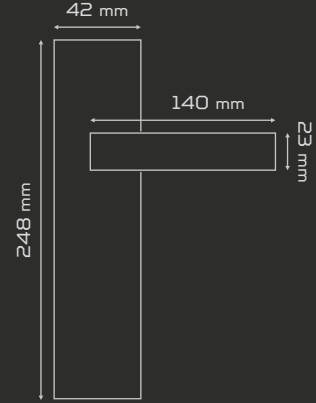

Albrifin İnoks
albrifin inox

	AĞIRLIK weight gr	KUTU pcs-box	KOLİ pcs-carton
AYNALI with plate	1034	1	20
DAİRE ROZETLİ round rosette	1052	1	20
KARE ROZETLİ square rosette	1052	1	20

Fiyat
Price

ODA
Interior

YALE
Exterior

WC

AYNALI
With Plate

DAİRE ROZETLİ
Round Rosette

KARE ROZETLİ
Square Rosette

FİYAT LİSTESİ
PRICE LIST