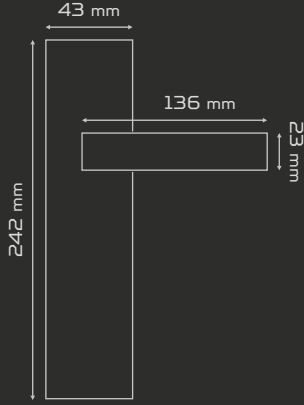

Z 2021

MATERIAL

Zamak
zinc

MATERIAL

Satine Bakır
satin copper