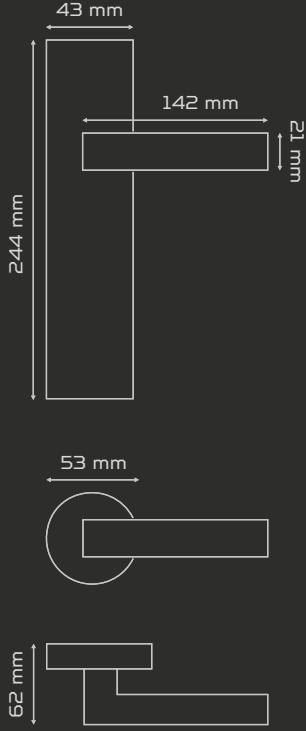

Z 2033

MATERIAL

Zamak
zinc

Satine Fme
satin black nickel