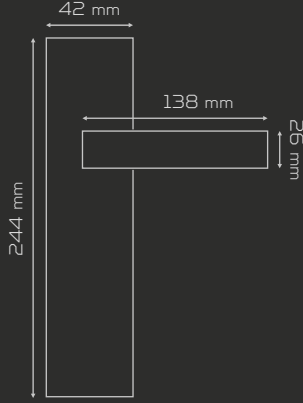

ANTALYA

1047

Zamak
zinc

MATERIAL

Albrifin
albrifin