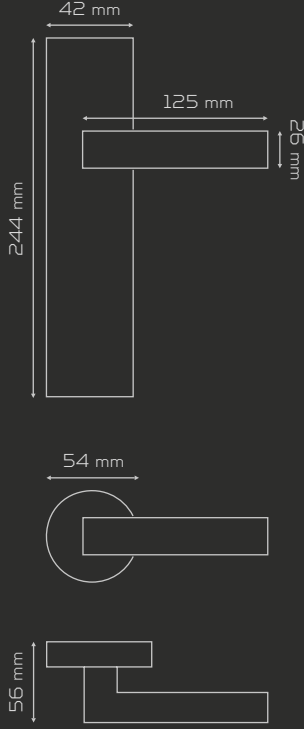

FUNDA

1107

MATERIAL

Zamak
zinc

Satine Altın Sarısı
satin gold yellow