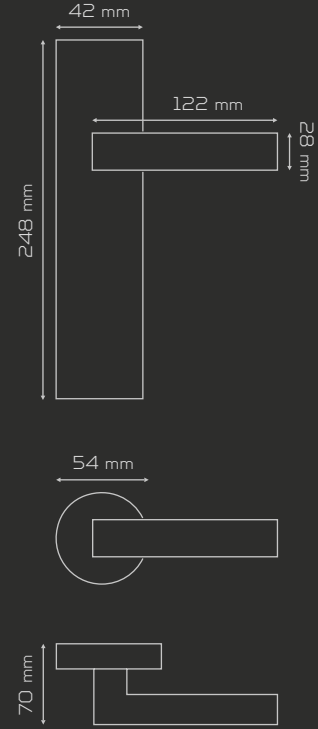

NOBEL

141

MİRAY

Zamak
zinc

MATERIAL

Antik Bakır
ancient copper