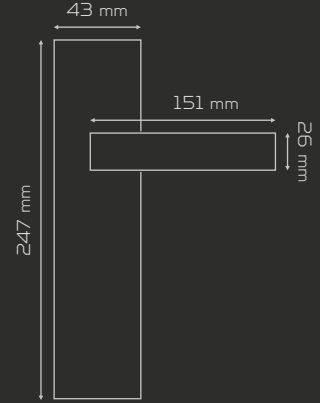

Krom İnokS
chrome inox

	AĞIRLIK weight gr	KUTU pcs-box	KOLİ pcs-carton
AYNALI with plate	845	1	20
KARE ROZETLİ square rosette	960	1	20

Fiyat
Price

ODA
Interior

YALE
Exterior

WC

AYNALI
With Plate

KARE ROZETLİ
Square Rosette

FIYAT LİSTESİ
PRICE LIST