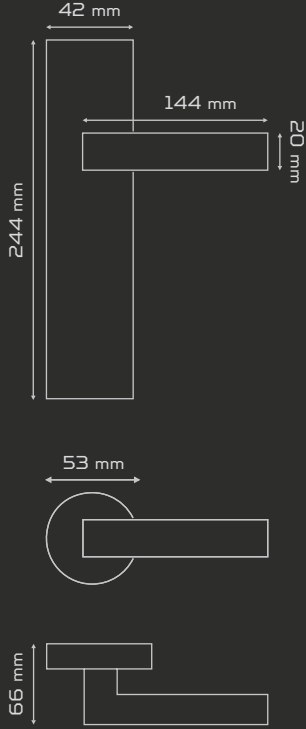

Z 2032

MATERIAL Zamak
zinc

Altın Sarısı
gold yellow