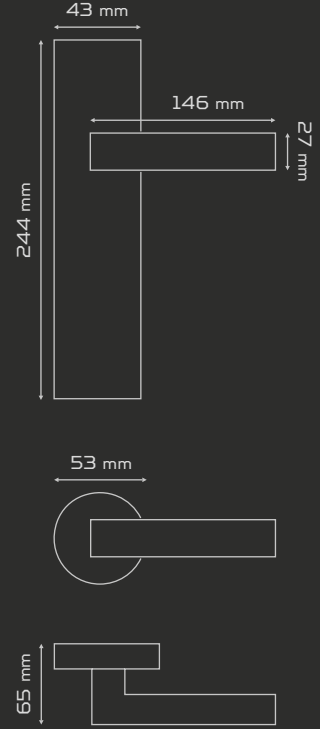

Zamak
zinc

MATERIAL

Satine Antik Sarı
satin ancient yellow