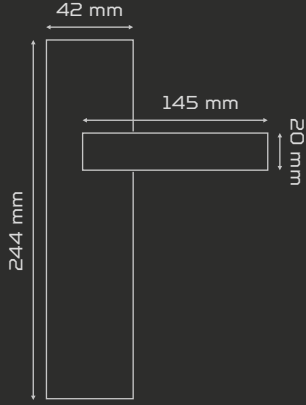

Z 2034

MATERIAL

Zamak
zinc

Krom - Mat Siyah
chrome - matte black