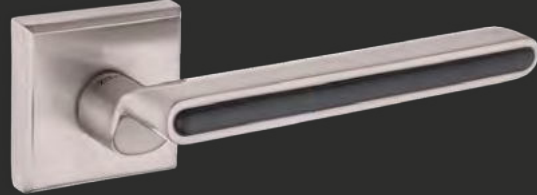

İnoks - Mat Siyah
inox - matte black