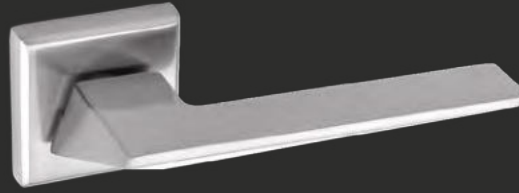

Krom
chrome