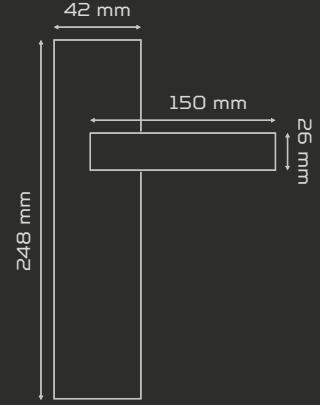

Bronz - Mat Siyah
bronze - matte black

	AĞIRLIK weight gr	KUTU pcs-box	KOLİ pcs-carton
AYNALI with plate	1004	1	20
DAİRE ROZETLİ round rosette	1022	1	20
KARE ROZETLİ square rosette	1022	1	20

Fiyat
Price

ODA
Interior

YALE
Exterior

WC

AYNALI
With Plate

DAİRE ROZETLİ
Round Rosette

KARE ROZETLİ
Square Rosette

FİYAT LİSTESİ
PRICE LIST