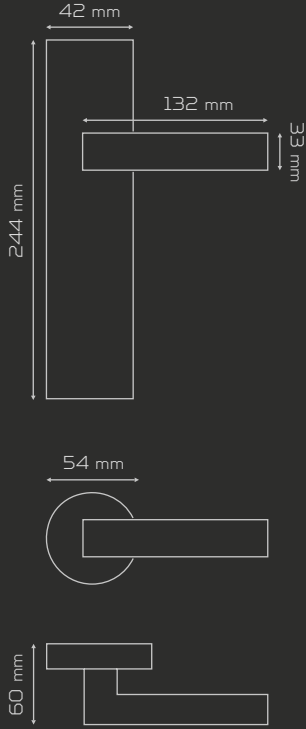

PRO GEMLİK

KK388

MATERIAL Zamak & Alüminyum
zinc & aluminium

Füme
black nickel