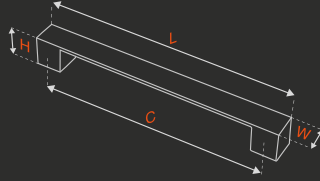

METARIAL

Alüminyum
aluminium