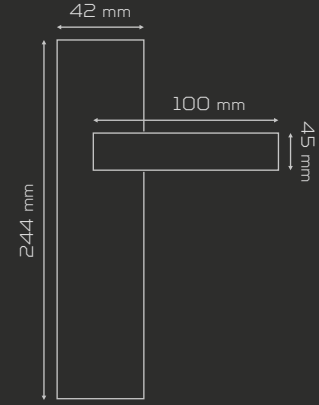

Nikel İnkoks
nickel inox

ODA /interior

YALE /exterior

WC

YALE /exterior

	AĞIRLIK weight gr	KUTU pcs-box	KOLİ pcs-carton
AYNALI with plate	820	1	20
DAİRE ROZETLİ round rosette	880	1	20
KARE ROZETLİ square rosette	880	1	20

Fiyat
Price

ODA
Interior

YALE
Exterior

WC

AYNALI
With Plate

DAİRE ROZETLİ
Round Rosette

KARE ROZETLİ
Square Rosette

FIYAT LİSTESİ
PRICE LIST