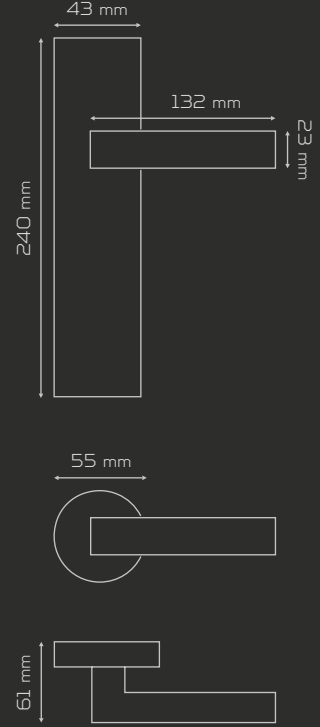

KK150

FİRÜZE

Alüminyum
aluminium

MATERIAL

Nikel İnoks
nickel inox