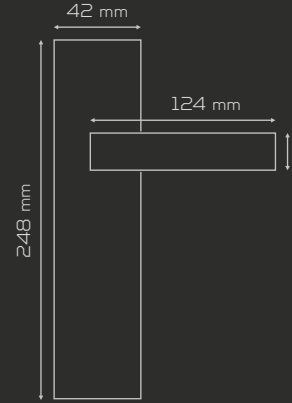

Bronz
bronze

	AĞIRLIK weight gr	KUTU pcs-box	KOLİ pcs-carton
AYNALI with plate	860	1	20
DAİRE ROZETLİ round rosette	770	1	20
KARE ROZETLİ square rosette	845	1	20

Fiyat
Price

ODA
Interior

YALE
Exterior

WC

AYNALI
With Plate

DAİRE ROZETLİ
Round Rosette

KARE ROZETLİ
Square Rosette

FIYAT LİSTESİ
PRICE LIST