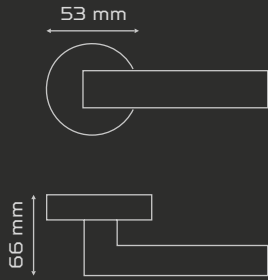

Z 2004

MATERIAL

Zamak
zinc

Krom - Mat Siyah
chrome - matte black