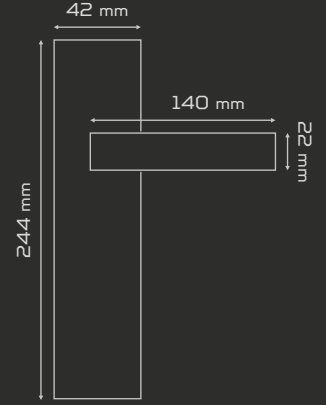

Satine Antik Sarı
satin ancient yellow

	AĞIRLIK weight gr	KUTU pcs-box	KOLİ pcs-carton
AYNALI with plate	922	1	20
DAİRE ROZETLİ round rosette	904	1	20
KARE ROZETLİ square rosette	904	1	20

Fiyat
Price

ODA
Interior

YALE
Exterior

WC

AYNALI
With Plate

DAİRE ROZETLİ
Round Rosette

KARE ROZETLİ
Square Rosette

FİYAT LİSTESİ
PRICE LIST