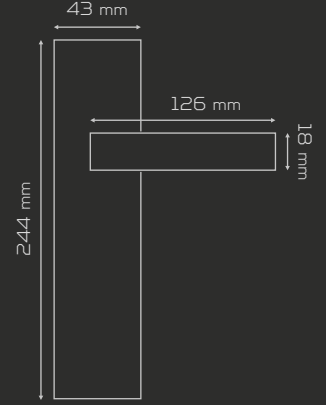

Altın Sarısı
gold yellow