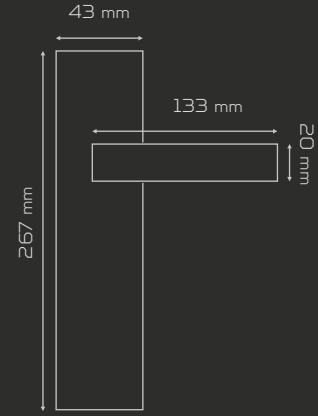

MATERIAL

Altın Sarısı
gold yellow

İnoks
inox

Satine Antik Sarı
satin ancient yellow

Satine Antik Bakır
satin ancient copper

53 mm

62,50 mm

Mat Siyah
matte black