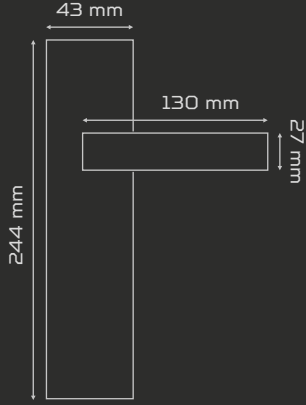

Z 2004

MATERIAL

Zamak
zinc

Krom - Mat Siyah
chrome - matte black