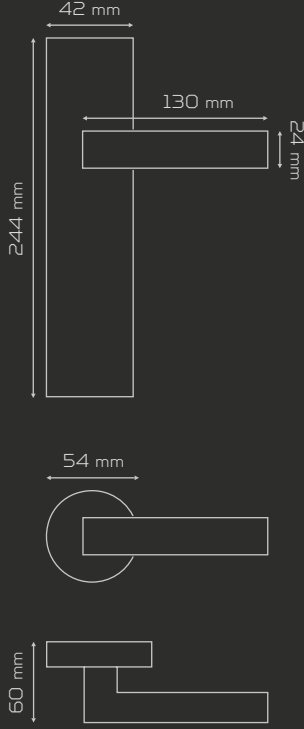

BİNGÖL

1079

MATERIAL Zamak & Alüminyum
zinc & aluminium

Satine Antik Bakır
satin ancient copper