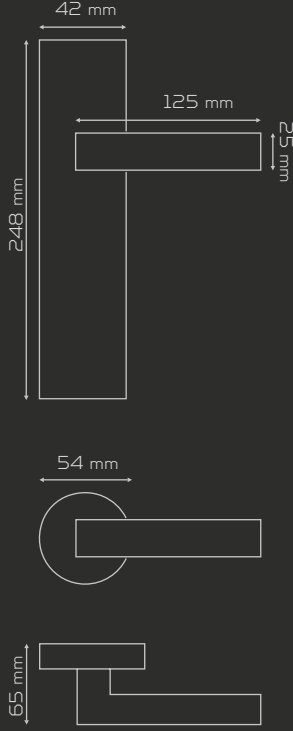

218

MATERIAL

Zamak
zinc

Antik Sarı
ancient yellow

İnoks
inox

Satine Albrifin
satin albrifin

Satine Antik Sarı
satin ancient yellow

	AĞIRLIK weight gr	KUTU pcs-box	KOLİ pcs-carton
AYNALI with plate	824	1	20
DAİRE ROZETLİ round rosette	842	1	20
KARE ROZETLİ square rosette	842	1	20