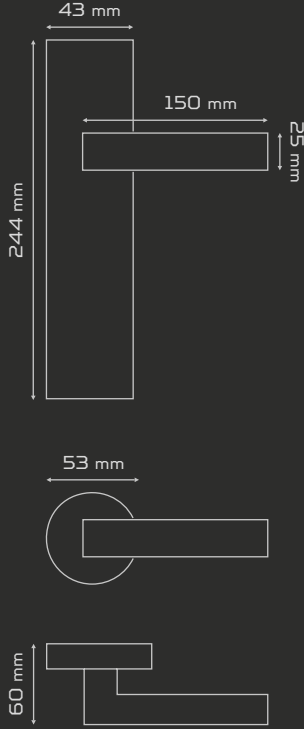

Z 2026

MATERIAL

Zamak
zinc

Satine Bronz
satin bronz