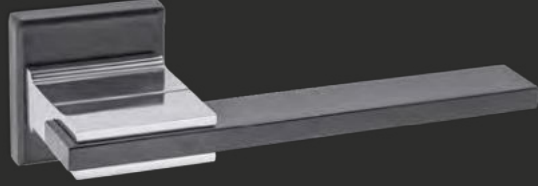

Mat Siyah - Krom
matte black - chrome

	AĞIRLIK weight gr	KUTU pcs-box	KOLİ pcs-carton
AYNALI with plate	762	1	20
KARE ROZETLİ square rosette	744	1	20

Fiyat Price	ODA Interior	YALE Exterior	WC
AYNALI With Plate			
KARE ROZETLİ Square Rosette			

FIYAT LİSTESİ
PRICE LIST