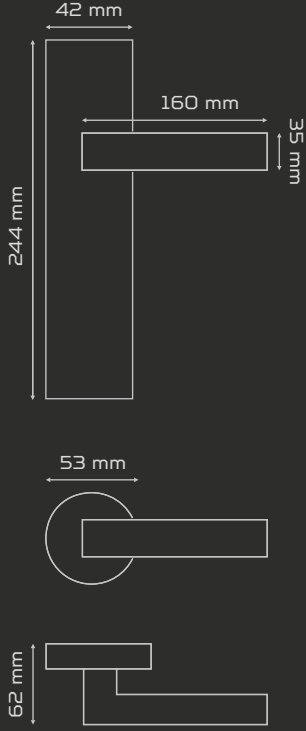

Z 2029

MATERIAL

Zamak
zinc

Krom
chrome