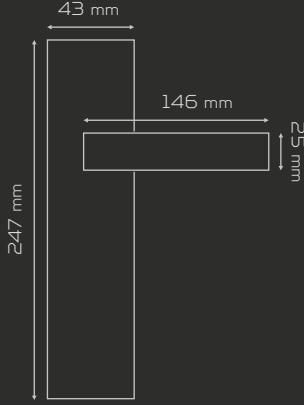

GÜMÜŞHANE

KK367

MATERIAL Zamak & Alüminyum
zinc & aluminium

Altın Sarısı Beyaz
gold yellow white