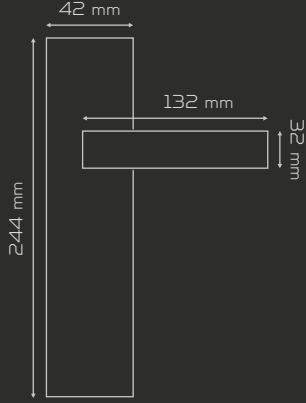

PROLINE

1009

ÜREMĐEN KALDIRILAN MODEL

MATERIAL Zamak
zinc

Altın Sarısı
gold yellow