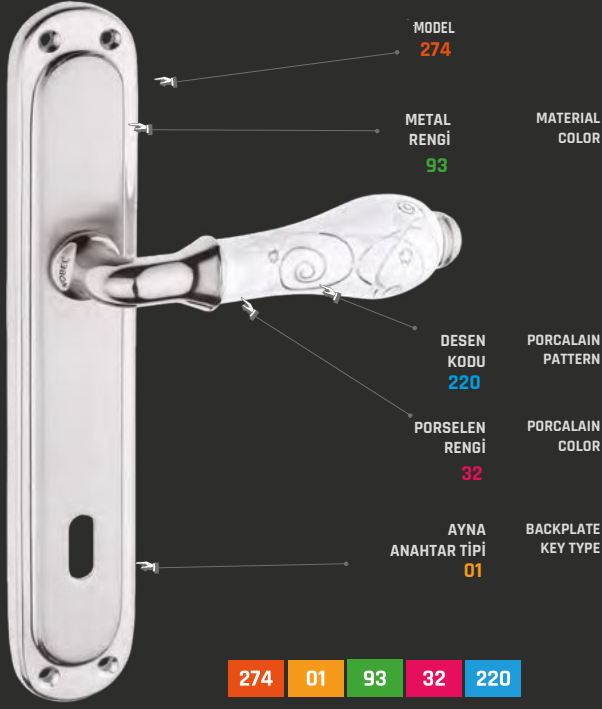

The door handle crossbar standard size 9 cm, the thickness is suitable fort he doors between 35-50 mm. The door handle crossbar size can be accordin to customer's demand.

PORSELEN DESEN VE RENK SEÇENEKLERİ PORCELAIN PATTERN AND COLOR OPTIONS

65

KREM / cream

PORSELEN KOD SİSTEMİ PORCELAIN CODE SYSTEM

AYNALI KAPI KOLU KOD SİSTEMİ HANDLE SET WITH BACKPLATE CODE SYSTEM

ROZETLİ KAPI KOLU KOD SİSTEMİ HANDLE SET ON ESCUTCHEONS CODE SYSTEM

PORSELEN ÇEKME KOD SİSTEMİ / PORCELAIN PULL CODE SYSTEM