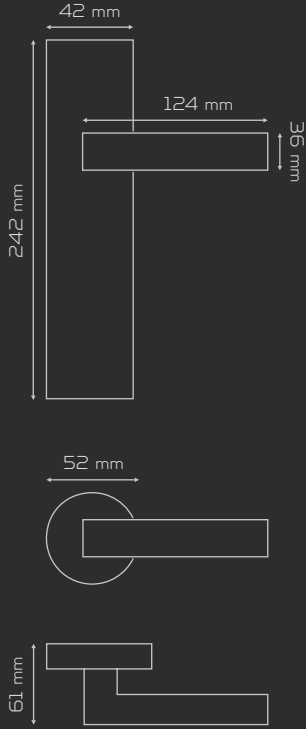

TWIN

KK362

MATERIAL

Zamak & Porselen
zinc & ceramic

Bakır
copper