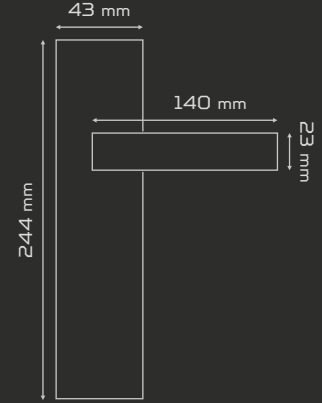

Krom
chrome

ODA /interior

YALE /exterior

WC

YALE /exterior

	AĞIRLIK weight gr	KUTU pcs-box	KOLİ pcs-carton
AYNALI with plate	916	1	20
DAİRE ROZETLİ round rosette	990	1	20
KARE ROZETLİ square rosette	990	1	20

Fiyat
Price

ODA
Interior

YALE
Exterior

WC

AYNALI
With Plate

DAİRE ROZETLİ
Round Rosette

KARE ROZETLİ
Square Rosette

FIYAT LİSTESİ
PRICE LIST